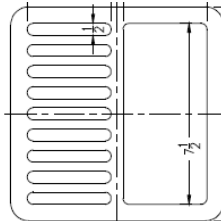

WICKETTS / ACO STAINLESS SPECIFICATION

WFS-1414-6-DEEP
14" X 14" FLOOR DRAIN

Full Slotted Grate

3/4 Slotted Grate

Half Slotted Grate

Solid Grate

WICKETTS STAINLESS DRAINS .COM

Wicketts Stainless, INC
825 S. LAKEVIEW AVE UNIT C
PLACENTIA, CA 92870
Tel: 949-4358-7535
Fax: 951-638-9059
sales@wickettsstainless.com
www.wickettsstainless.com