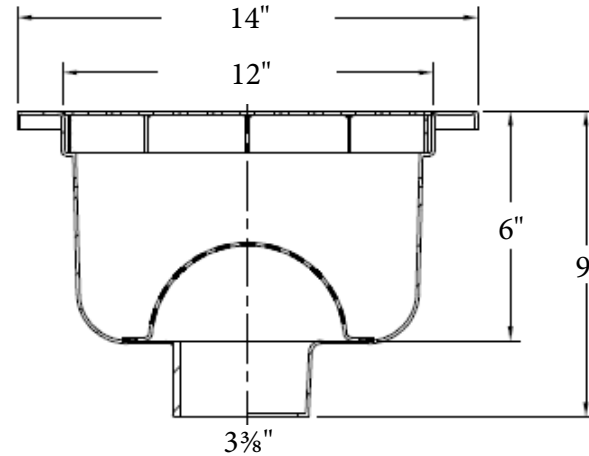

WICKETTS / ACO STAINLESS SPECIFICATION

WFS-1414-6-DEEP
14" X 14" FLOOR DRAIN

Full Slotted Grate

3/4 Slotted Grate

Half Slotted Grate

Solid Grate

WICKETTS STAINLESS DRAINS .COM

Wicketts Stainless, INC
825 S. LAKEVIEW AVE UNIT C
PLACENTIA, CA 92870
Tel: 949-4358-7535
Fax: 951-638-9059
sales@wickettsstainless.com
www.wickettsstainless.com