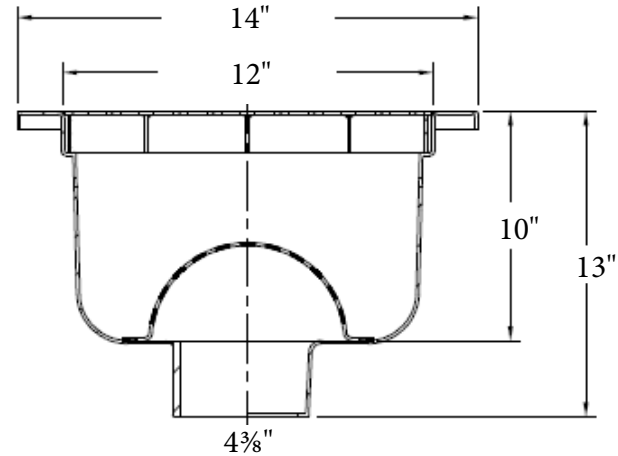

WICKETTS / ACO STAINLESS SPECIFICATION

WFS-1414-10-DEEP
14" X 14" FLOOR DRAIN

Full Slotted Grate

3/4 Slotted Grate

Half Slotted Grate

Solid Grate

WICKETTS STAINLESS DRAINS .COM

Wicketts Stainless, INC
825 S. LAKEVIEW AVE UNIT C
PLACENTIA, CA 92870
Tel: 949-4358-7535
Fax: 951-638-9059
sales@wickettsstainless.com
www.wickettsstainless.com