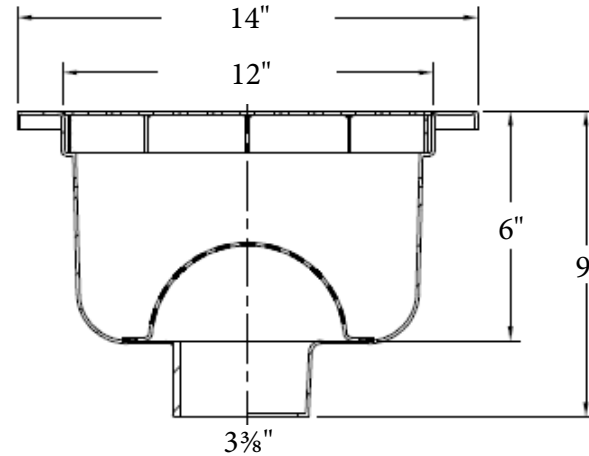

# WICKETTS / ACO STAINLESS SPECIFICATION

WFD-1414-6-DEEP  
14" X 14" FLOOR DRAIN

Full Slotted Grate

3/4 Slotted Grate

Half Slotted Grate

Solid Grate

[WICKETTS STAINLESS DRAINS .COM](http://WICKETTS STAINLESS DRAINS .COM)