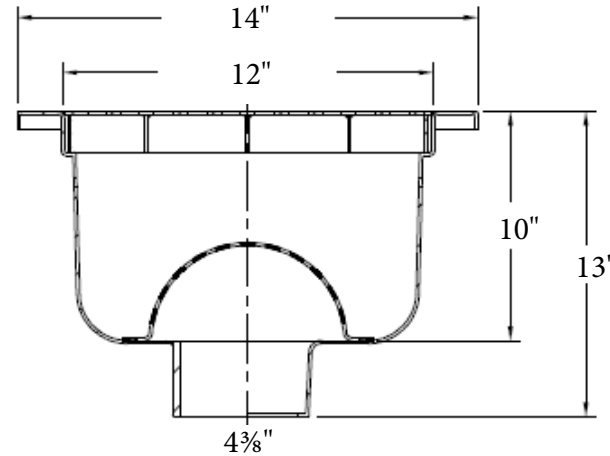

# WICKETTS / ACO STAINLESS SPECIFICATION

WFD-1414-10-DEEP  
14" X 14" FLOOR DRAIN

Full Slotted Grate

3/4 Slotted Grate

Half Slotted Grate

Solid Grate

[WICKETTS STAINLESS DRAINS .COM](http://WICKETTS STAINLESS DRAINS .COM)