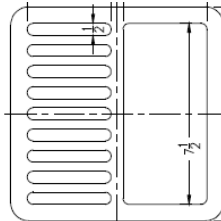

# WICKETTS / ACO STAINLESS SPECIFICATION

WFD-1414-10-DEEP  
14" X 14" FLOOR DRAIN

Full Slotted Grate

3/4 Slotted Grate

Half Slotted Grate

Solid Grate

[WICKETTS STAINLESS DRAINS .COM](http://WICKETTS STAINLESS DRAINS .COM)