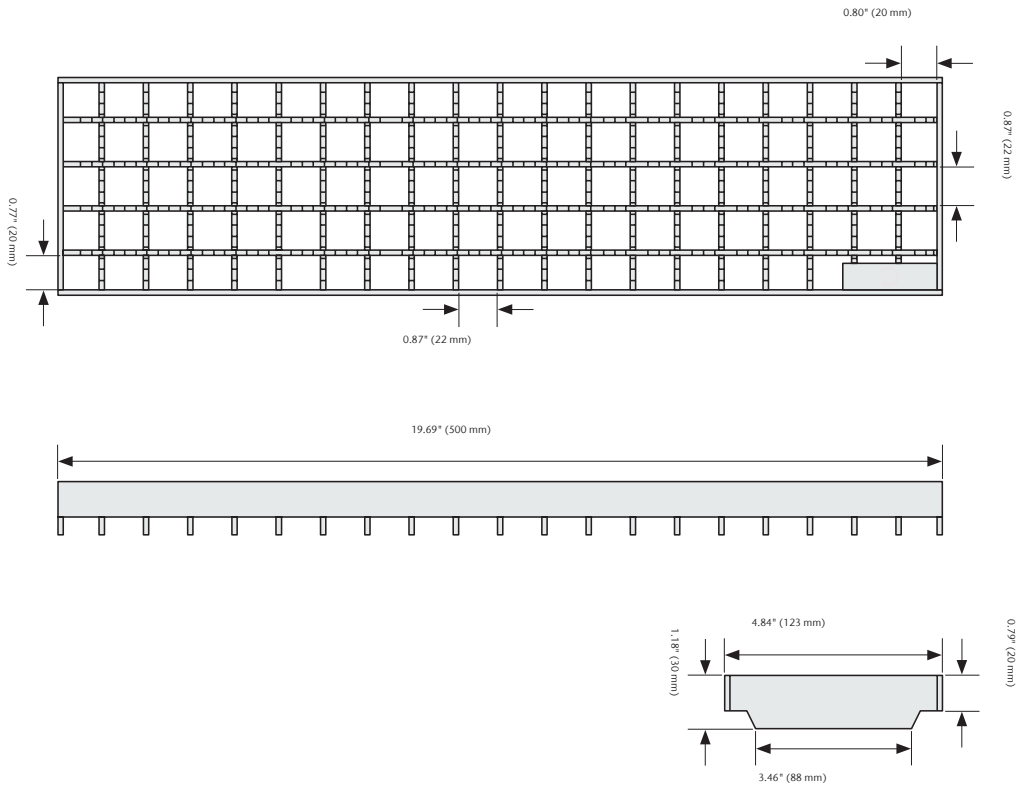

Mesh Grate - 316L SS

For more information please visit:
<https://www.wicketts-aco.com>