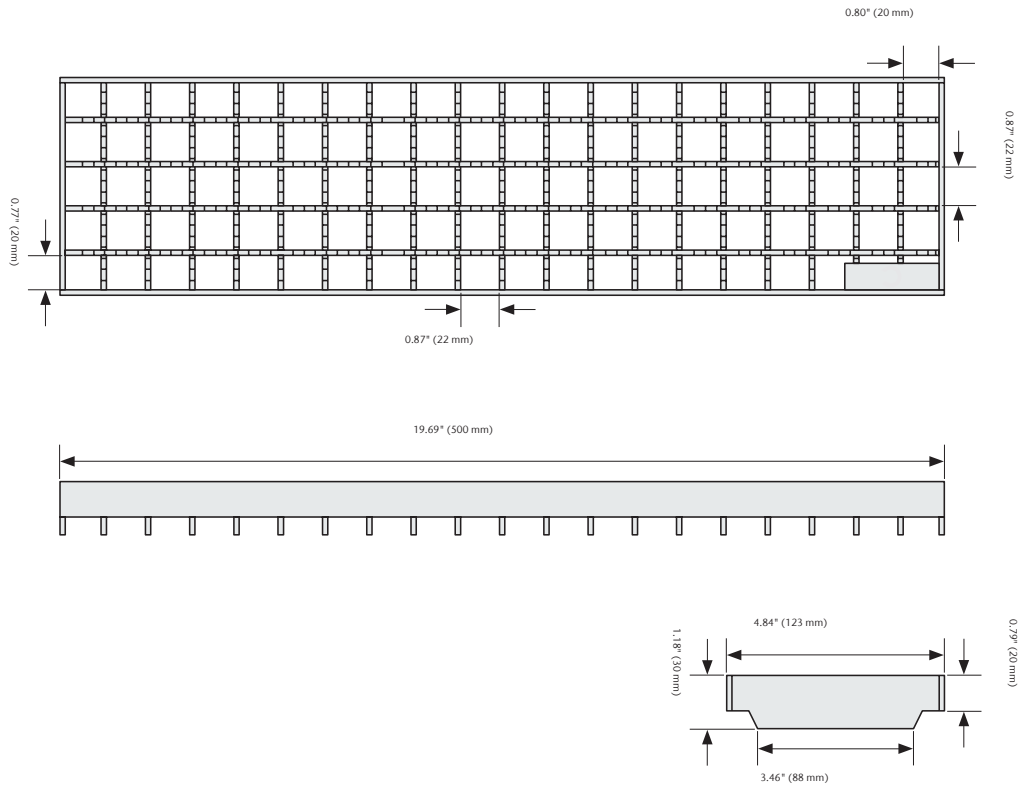

## Mesh Grate - 304 SS

For more information please visit:  
<https://www.wicketts-aco.com>