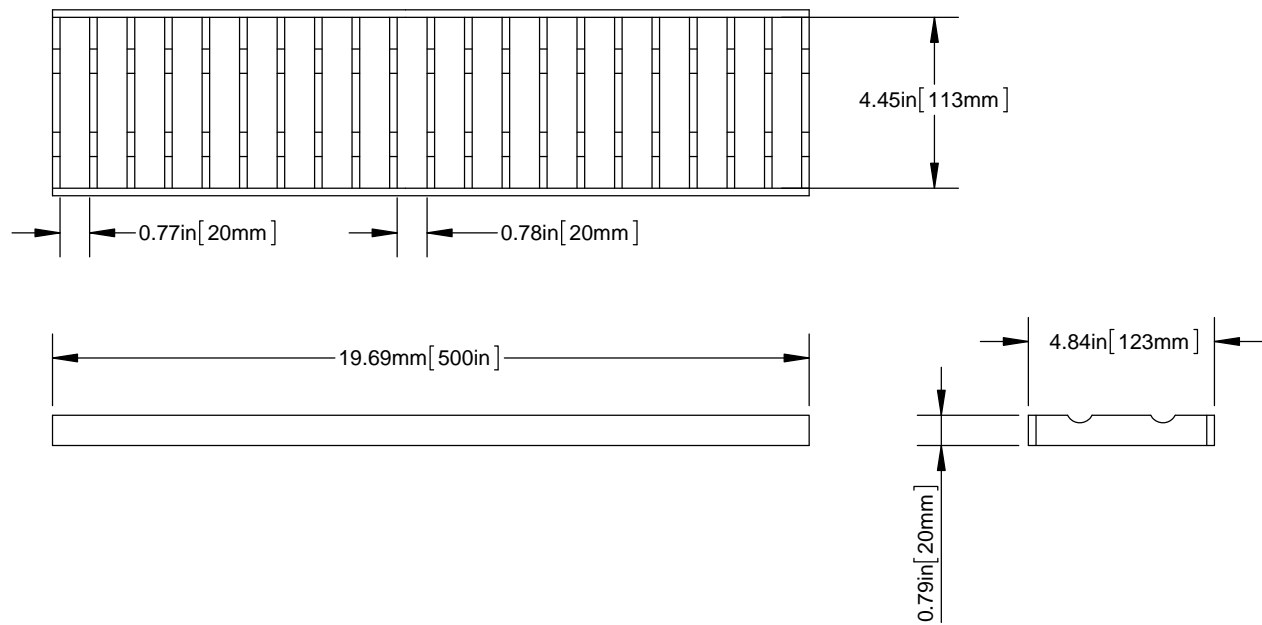

## Ladder Grate - 316L SS

For more information please visit:  
<https://www.wicketts-aco.com>