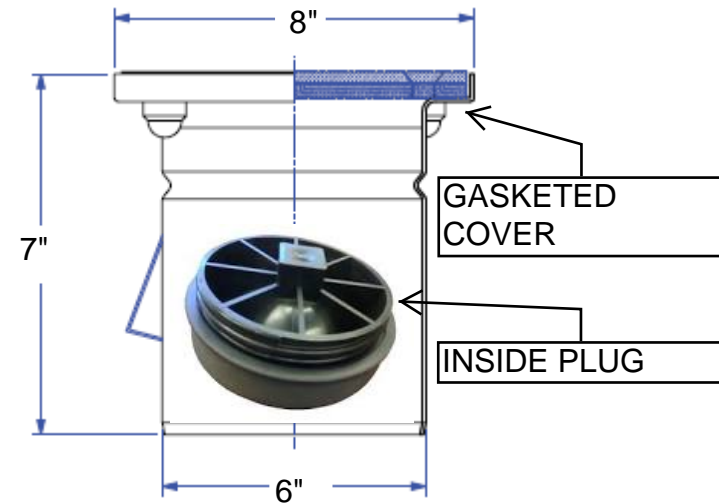

## SPECIFICATION

WFCO-08  
8" HEAVY DUTY CLEANOUT  
TYPE 316 L

**Engineering Specification:** TYPE 316 L STAINLESS STEEL & SMOOTH HEAVY DUTY SOLID GASKETED COVER. INSIDE PLUG

[Meets The ASME A112.6.3 requirements.](#)