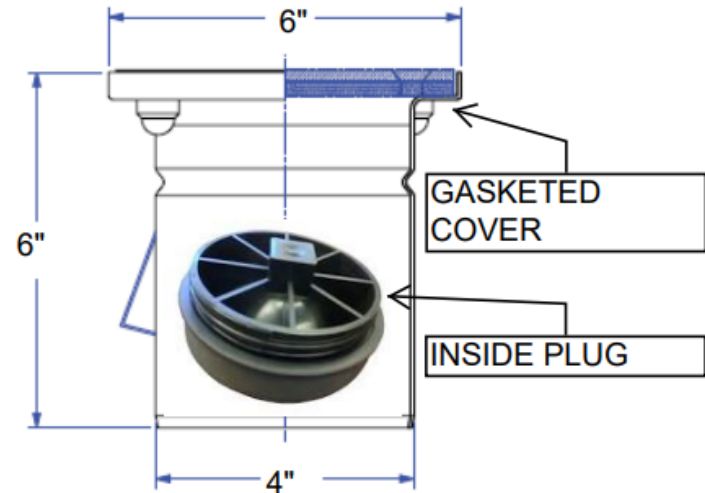

# WICKETTS-ACO STAINLESS

WFCO-06-316L  
6" HEAVY DUTY CLEANOUT

## SPECIFICATION

**Engineering Specification:** 316L STAINLESS STEEL & SMOOTH HEAVY DUTY SOLID GASKETED COVER. INSIDE PLUG  
[Meets The ASME A112.6.3 requirements.](#)

[WICKETTS-ACO.COM](http://WICKETTS-ACO.COM)