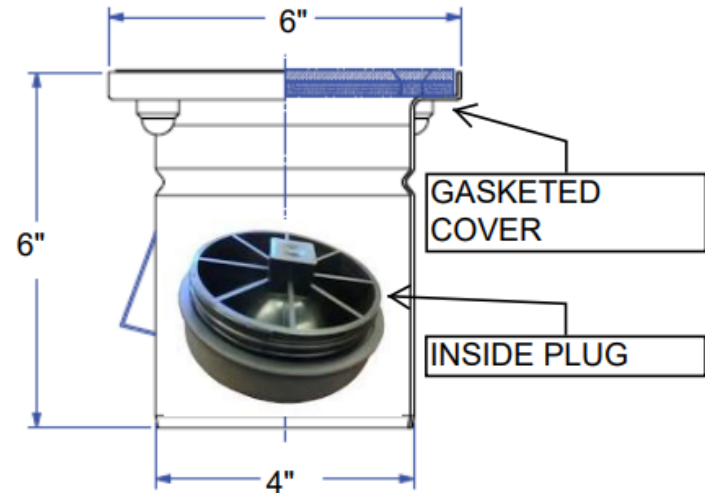

WICKETTS-ACO STAINLESS

WFCO-06
6" HEAVY DUTY CLEANOUT

SPECIFICATION

Engineering Specification: 304 STAINLESS STEEL & SMOOTH HEAVY DUTY SOLID GASKETED COVER. INSIDE PLUG
[Meets The ASME A112.6.3 requirements.](#)